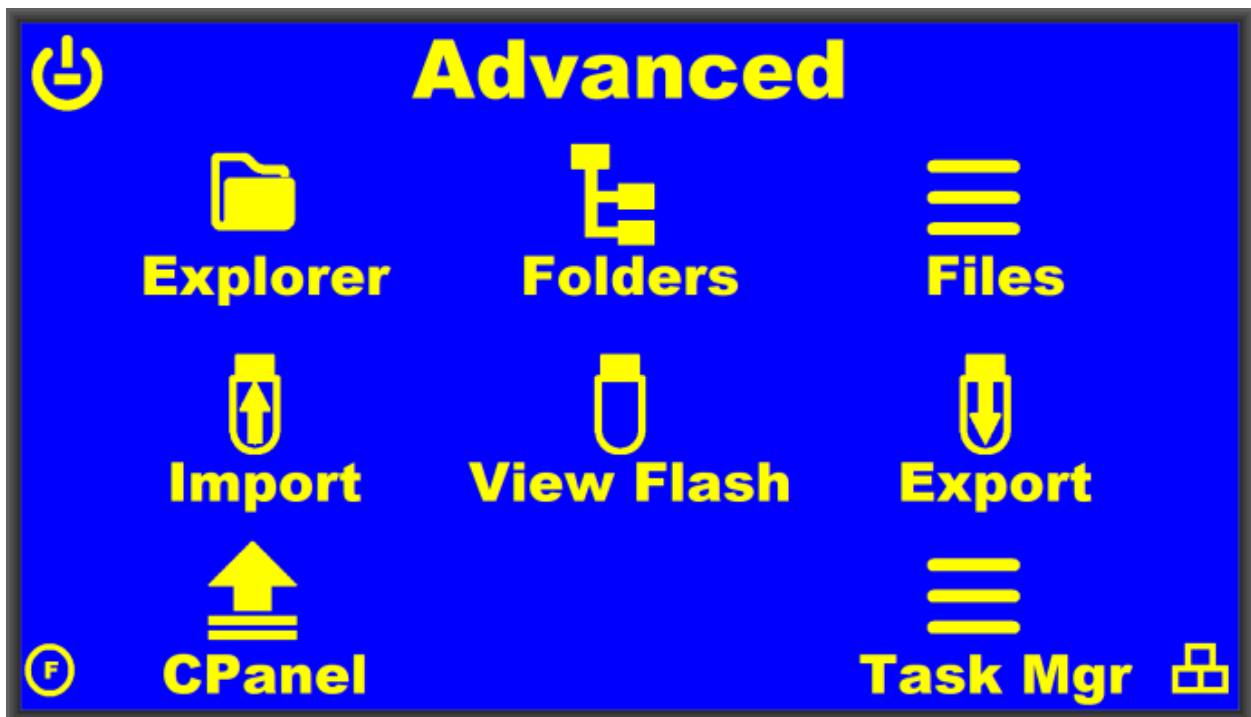

Advanced User Category Icons: