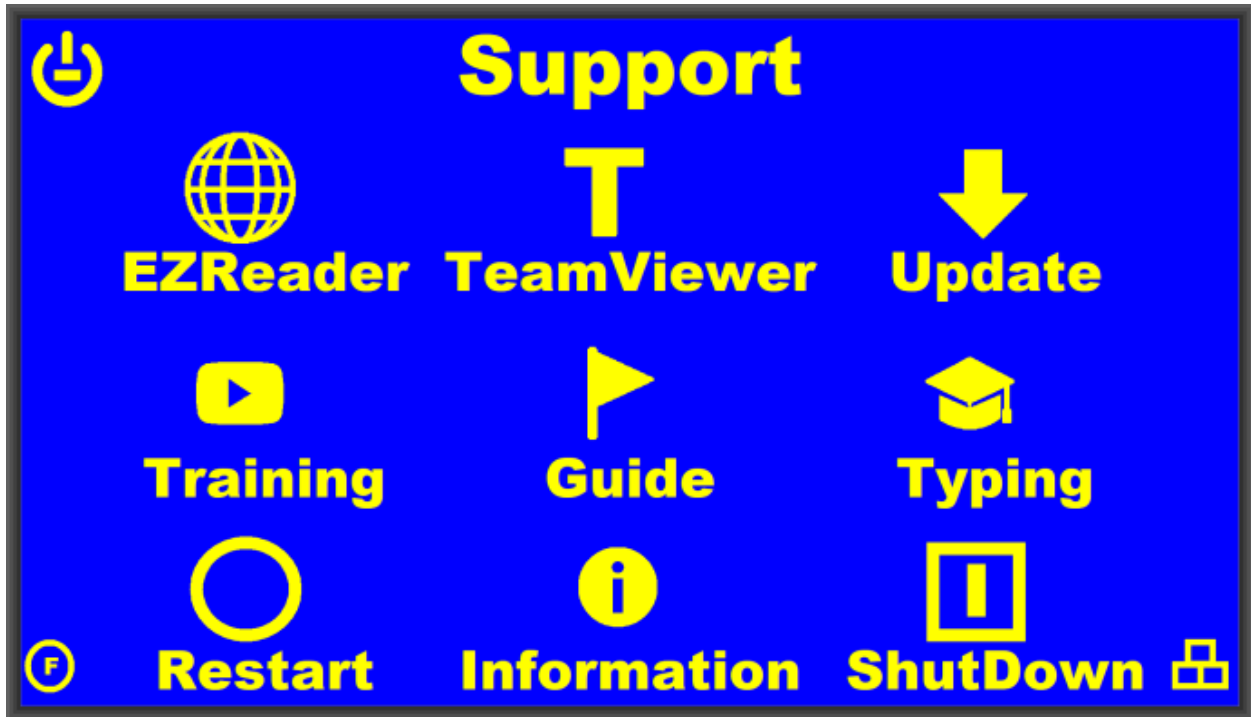

ZReader SIMPLE Interface

The SIMPLE interface provides an alternate way to access EZReader applications.

The default interface is the EZTaskBar, where the user can place icons to open their favorite, or most-used, applications.

Note that the applications opened by each icon is exactly the same application that opens from the default interface. SIMPLE is just a different method of getting to the applications.

Office Category Icons:

Games Category Icons:

Internet Category Icons:

Magnify Category Icons:

Email Category Icons:

As a part of recent changes, applications once found in the Email Category have been merged into a single Email application which open when clicking on the Email category.

MultiMedia Category Icons:

Advanced User Category Icons:

Support Category Icons:

Settings Category Icons: