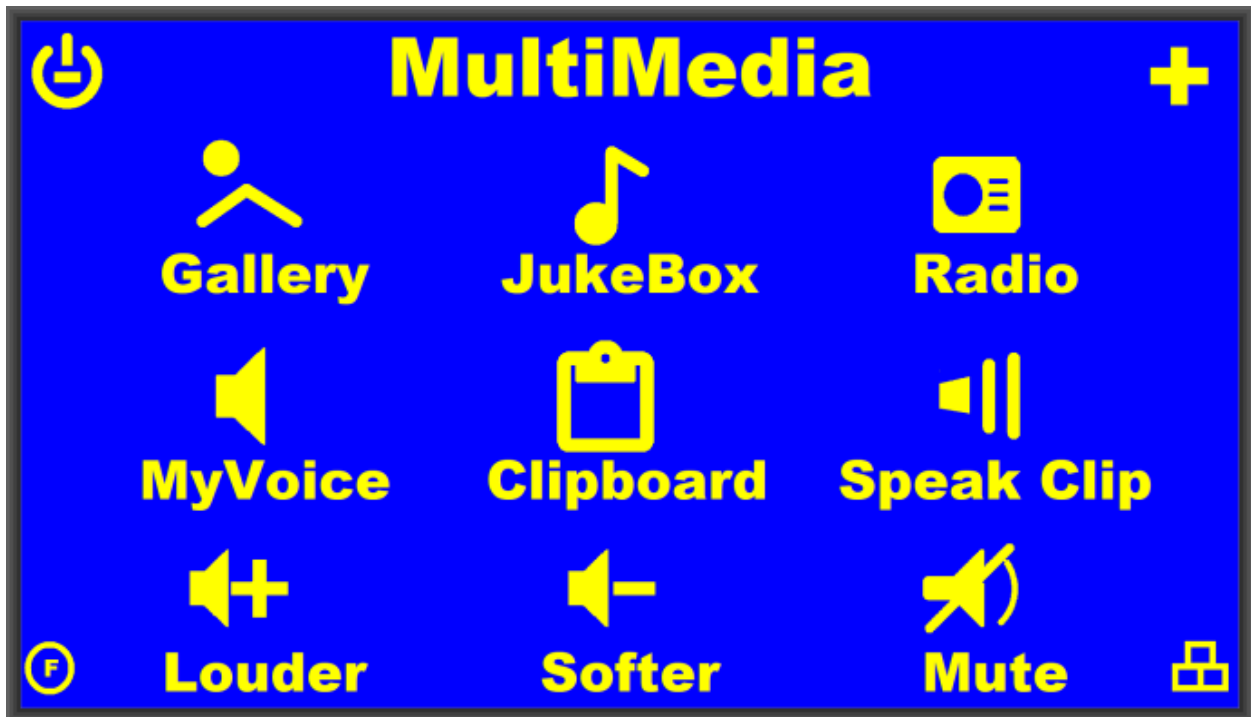

MultiMedia Category Icons: