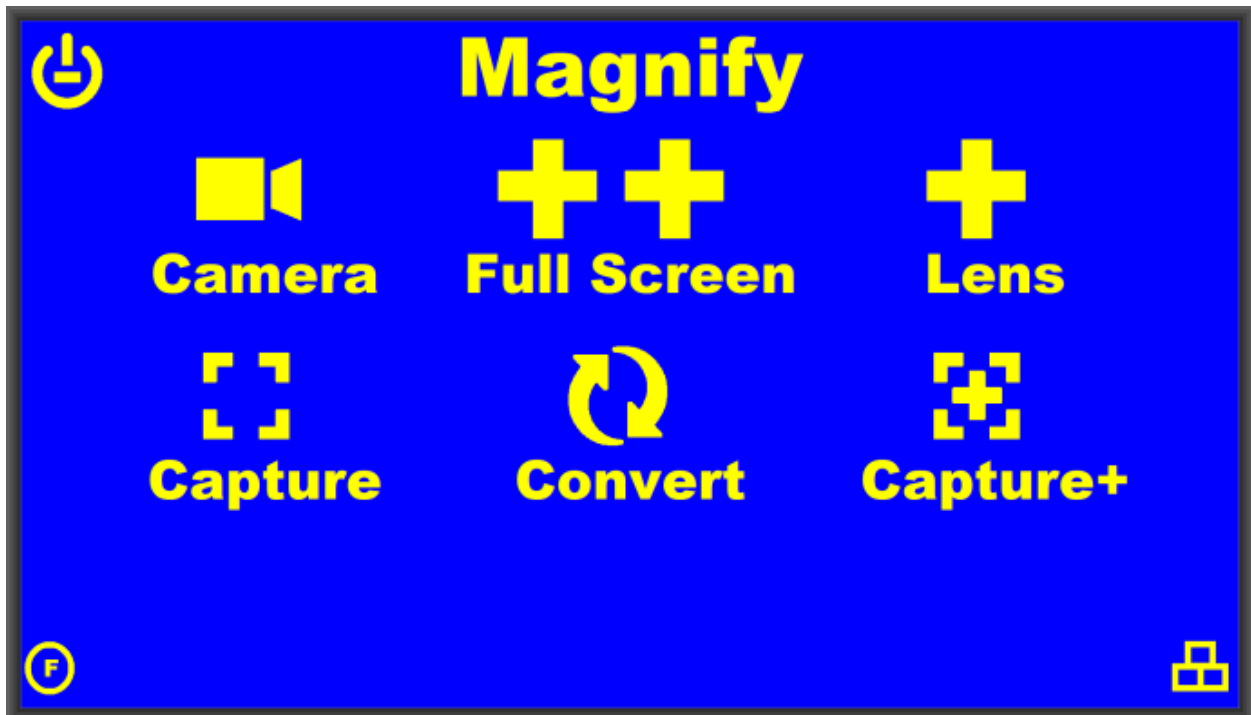

Magnify Category Icons: